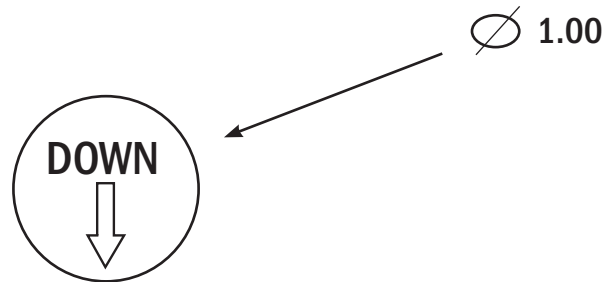

# 3210-356 GUARDIAN VALVE LABEL

---

NOTE: LABEL IS WHITE GLOSS  
WITH BLUE PRINTING